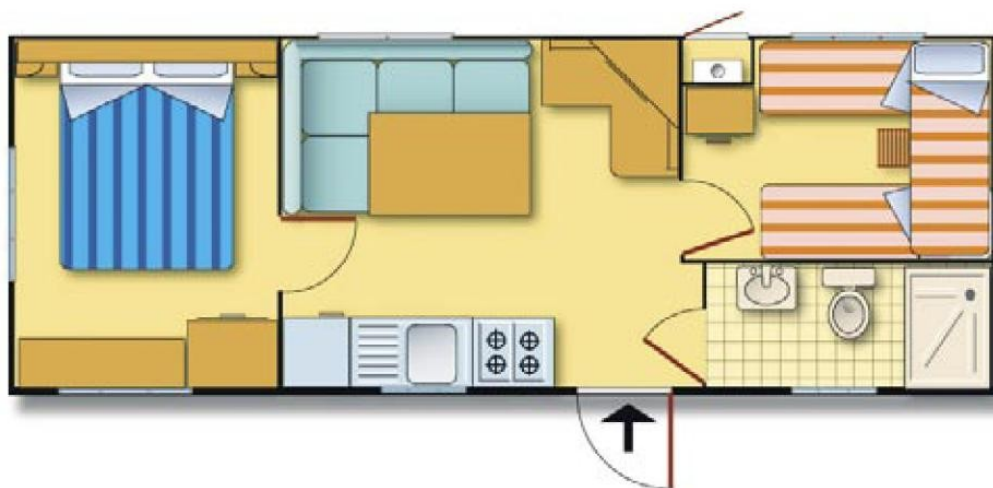

Mobilhome

S H E L B O X 6 P E R S O N S

Inventory:

6 glasses
6 cups and saucers
6 tea spoons
6 table spoons
6 knives
6 forks
1 salad bowl
6 plates
6 soup plates
6 dessert plates

1 kitchen knife
1 non sticking pan
1 coffeepot
1 kettle
1 milk pan
2 casseroles
2 lids
1 colander
1 tin opener
1 corkscrew

1 cheese grater
1 ladle
1 skimmer
1 chopping board
1 dustbin
1 dustpan
1 floor cloth
1 broom
6 pillows
3 blankets

In case something is lacking upon your arrival we kindly ask you to communicate it immediately at the reception in order to be able to provide it to you as soon as possible.

Attention: towels and bed linen are not included in the price but can be hired. Request can be submitted when making the reservation.