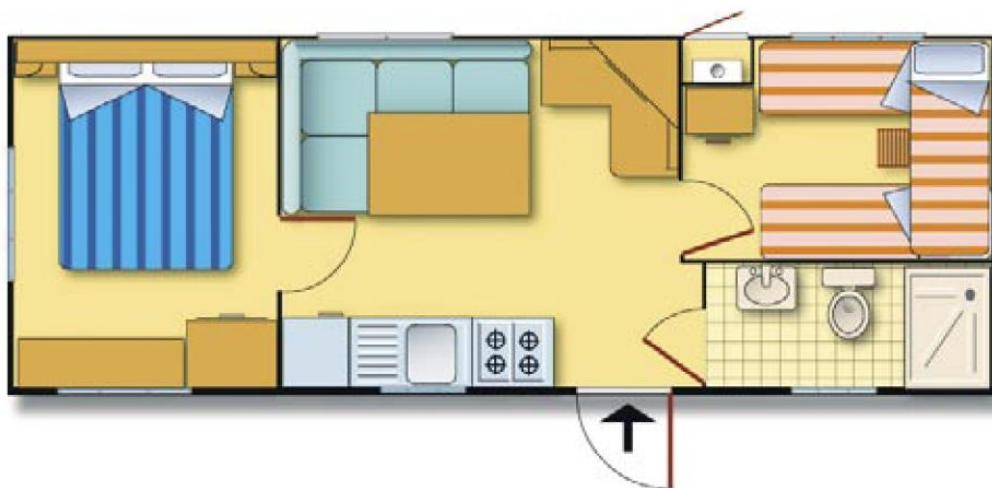

Mobilhome

S H E L B O X 6 P E R S O N S

Inventory:

6 glasses
6 cups and saucers
6 tea spoons
6 table spoons
6 knives
6 forks
1 salad bowl
6 plates
6 soup plates
6 dessert plates

1 kitchen knife
1 non sticking pan
1 coffeepot
1 kettle
1 milk pan
2 casseroles
2 lids
1 colander
1 tin opener
1 corkscrew

1 cheese grater
1 ladle
1 skimmer
1 chopping board
1 dustbin
1 dustpan
1 floor cloth
1 broom
6 pillows
3 blankets

In case something is lacking upon your arrival we kindly ask you to communicate it immediately at the reception in order to be able to provide it to you as soon as possible.

Attention: towels and bed linen are not included in the price but can be hired. Request can be submitted when making the reservation.