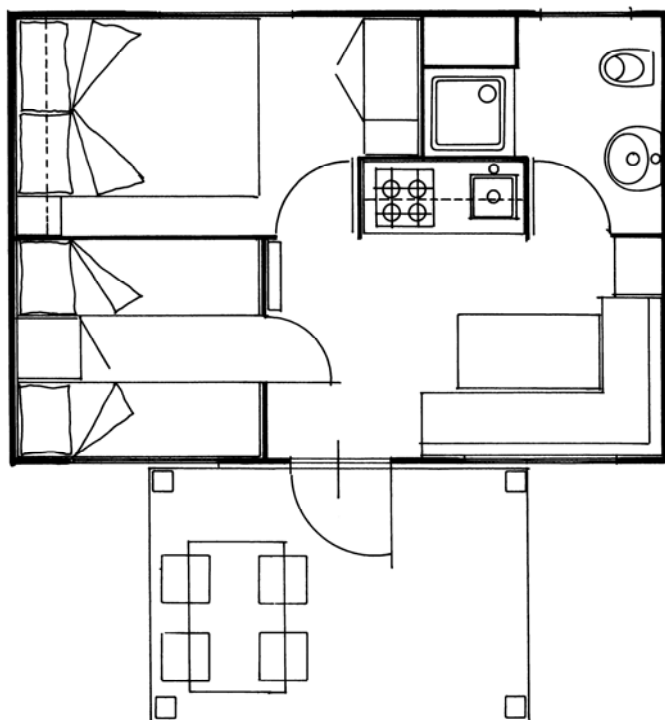

M o b i l h o m e

S H E L B O X   W H I T E

Inventory:

4 glasses
4 cups and saucers
4 tea spoons
4 table spoons
4 forks
4 knives
1 salad bowl
4 plates
4 soup plates
4 dessert plates

1 kitchen knife
1 non sticking pan
1 coffeepot
1 kettle
1 milk pan
2 casseroles
2 lids
1 colander
1 tin opener
1 corkscrew

1 cheese grater
1 ladle
1 skimmer
1 chopping board
1 dustbin
1 dustpan
1 floor cloth
1 broom
4 pillows
3 blankets

In case something is lacking upon your arrival we kindly ask you to communicate it immediately at the reception in order to be able to provide it to you as soon as possible.

Attention: towels and bed linen are not included in the price but can be hired. Request can be submitted when making the reservation.